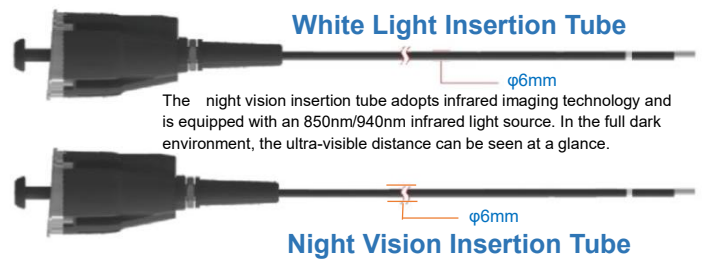

White Light Insertion Tube

φ6mm

The night vision insertion tube adopts infrared imaging technology and is equipped with an 850nm/940nm infrared light source. In the full dark environment, the ultra-visible distance can be seen at a glance.

φ6mm

Night Vision Insertion Tube

Photo / Video / Sound Collection Function

The observation probe integrates an audio module, the user can perform image, video, and sound collection in real-time screen monitoring and voice monitoring to obtain more complete investigation and forensic data.

Exposure time adjustable (When the illumination intensity remains unchanged, the picture definition is improved by changing the exposure time)