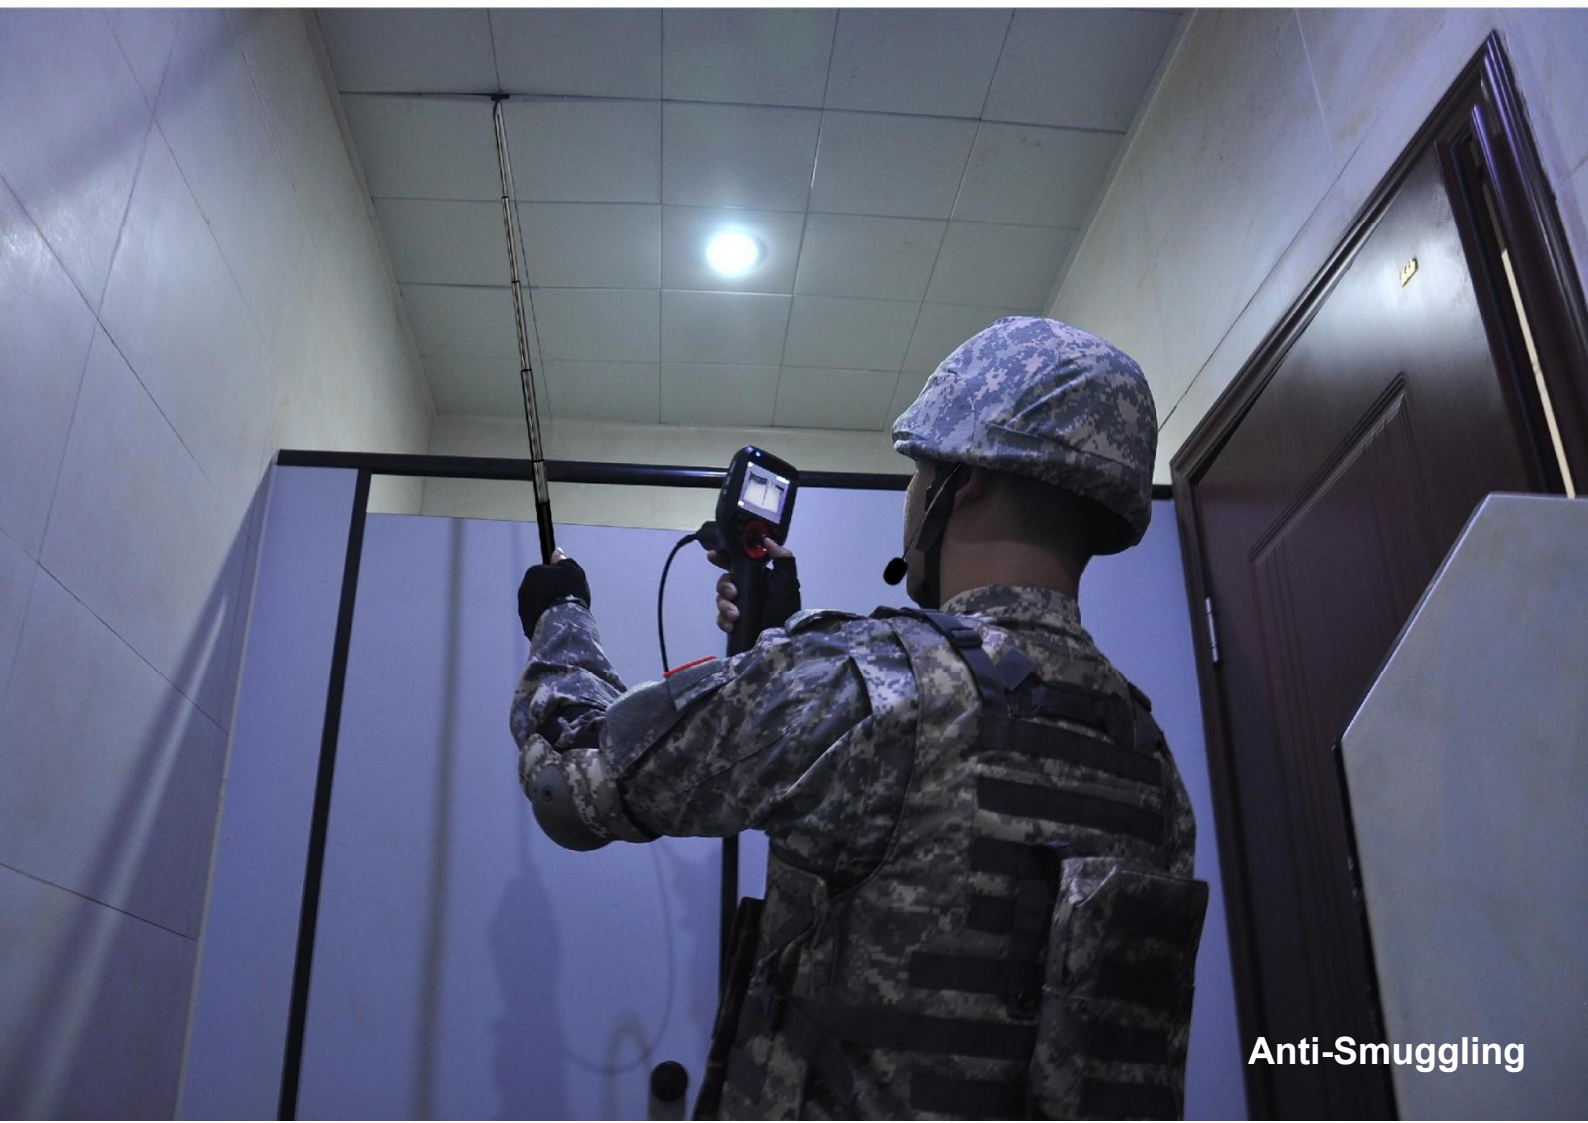

Security Explosione

Anti-Smuggling