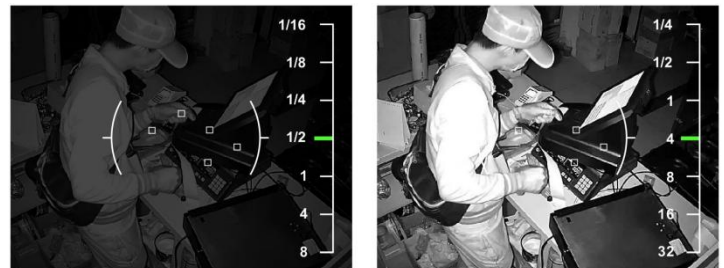

The 3.5-inch, 640 * 480 resolution high-definition LCD screen is adopted, and the image processing technology can effectively highlight the details of shadows and highlights, making the image clearer and more delicate. The real-time image can be magnified by 4 times and the static image can be magnified by 8 times, which is convenient for more detailed observation of image details.